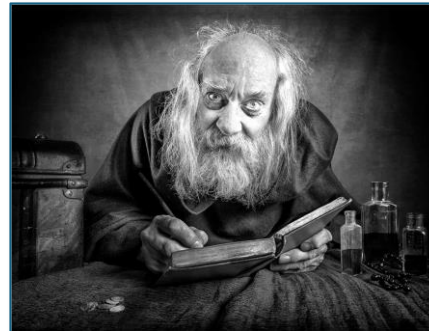

Silver – The Cleric
Steve Proctor (Chorley PS)